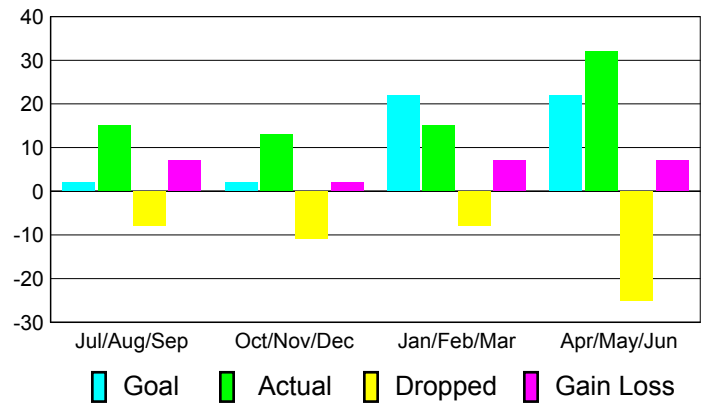

### YTD Status Quo Clubs 2010-2011

Status Quo Clubs Compared to Status Quo Members

## MEMBERSHIP

**Membership Results  
2010-2011**

**Membership  
2009-2010**

Month	Net Memb Goal	Actual New Memb	Actual Dropped Memb	Gain/Loss of Memb	Gain/Loss of Memb
Jul/Aug/Sep	2	15	-8	7	0
Oct/Nov/Dec	2	13	-11	2	8
Jan/Feb/Mar	22	15	-8	7	2
Apr/May/June	22	32	-25	7	6
<b>Totals</b>	<b>48</b>	<b>75</b>	<b>-52</b>	<b>23</b>	<b>16</b>

### Membership Results 2010-2011

Goal, New, Dropped, Gain/Loss

### Comparison of Membership Gain/Loss

Current Year Compared to the Previous Year