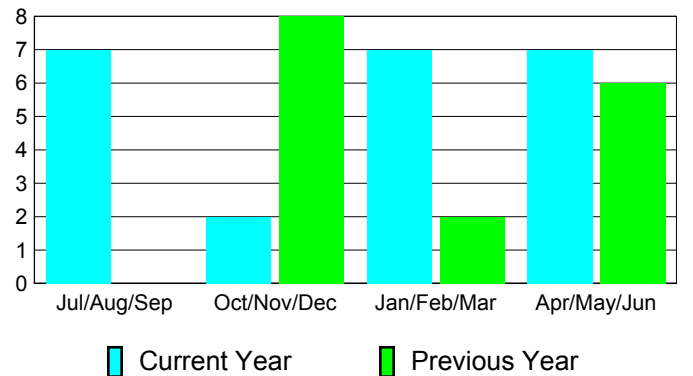

Gender Comparison 2010-2011

Jul/Aug/Sep

Oct/Nov/Dec

Jan/Feb/Mar

Apr/May/June

Male

Female